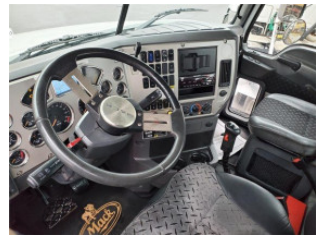

2016 MACK PINNACLE CXU613 22-51397

NEW/USED	USED
PRICE	CALL FOR PRICE
YEAR	2016
ENGINE	MACK
ENGINE_MODEL	MP8-445C
HORSEPOWER	445
TRANSMISSION(S)	MANUAL
AXLES	TANDEM
SUSPENSION	AIR RIDE
WHEELBASE	180
MILEAGE	576276
STOCK #	22-51397
MAKE	MACK
MODEL	PINNACLE CXU613
QUANTITY	1
WHEELS	ALL ALUMINUM
REAR AXLE WEIGHT	46000 LBS
FRONT AXLE WEIGHT	14600 LBS
DETAILS	OFF LEASE DEALERSHIP MAINTAINED