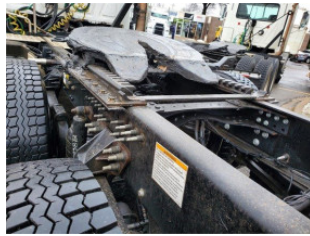

2016 MACK PINNACLE CXU613 22-51397

NEW/USED	USED
PRICE	CALL FOR PRICE
YEAR	2016
ENGINE	MACK
ENGINE_MODEL	MP8-445C
HORSEPOWER	445
TRANSMISSION(S)	MANUAL
AXLES	TANDEM
SUSPENSION	AIR RIDE
WHEELBASE	180
MILEAGE	576276
STOCK #	22-51397
MAKE	MACK
MODEL	PINNACLE CXU613
QUANTITY	1
WHEELS	ALL ALUMINUM
REAR AXLE WEIGHT	46000 LBS
FRONT AXLE WEIGHT	14600 LBS
DETAILS	OFF LEASE DEALERSHIP MAINTAINED