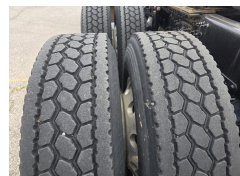

2017 MACK PINNACLE CXU613 R26-81979

NEW/USED	USED
PRICE	0.00
YEAR	2017
ENGINE	MACK
ENGINE_MODEL	MP7-395C
HORSEPOWER	395
TRANSMISSION(S)	AMT
AXLES	TANDEM
SUSPENSION	AIR RIDE
WHEELBASE	180
COLOR	WHITE
MILEAGE	259837
STOCK #	R26-81979
MAKE	MACK
MODEL	PINNACLE CXU613
QUANTITY	1
WHEELS	ALL ALUMINUM
REAR AXLE WEIGHT	40000 LBS
FRONT AXLE WEIGHT	12000 LBS
DETAILS	OFF LEASE DEALERSHIP MAINTAINED